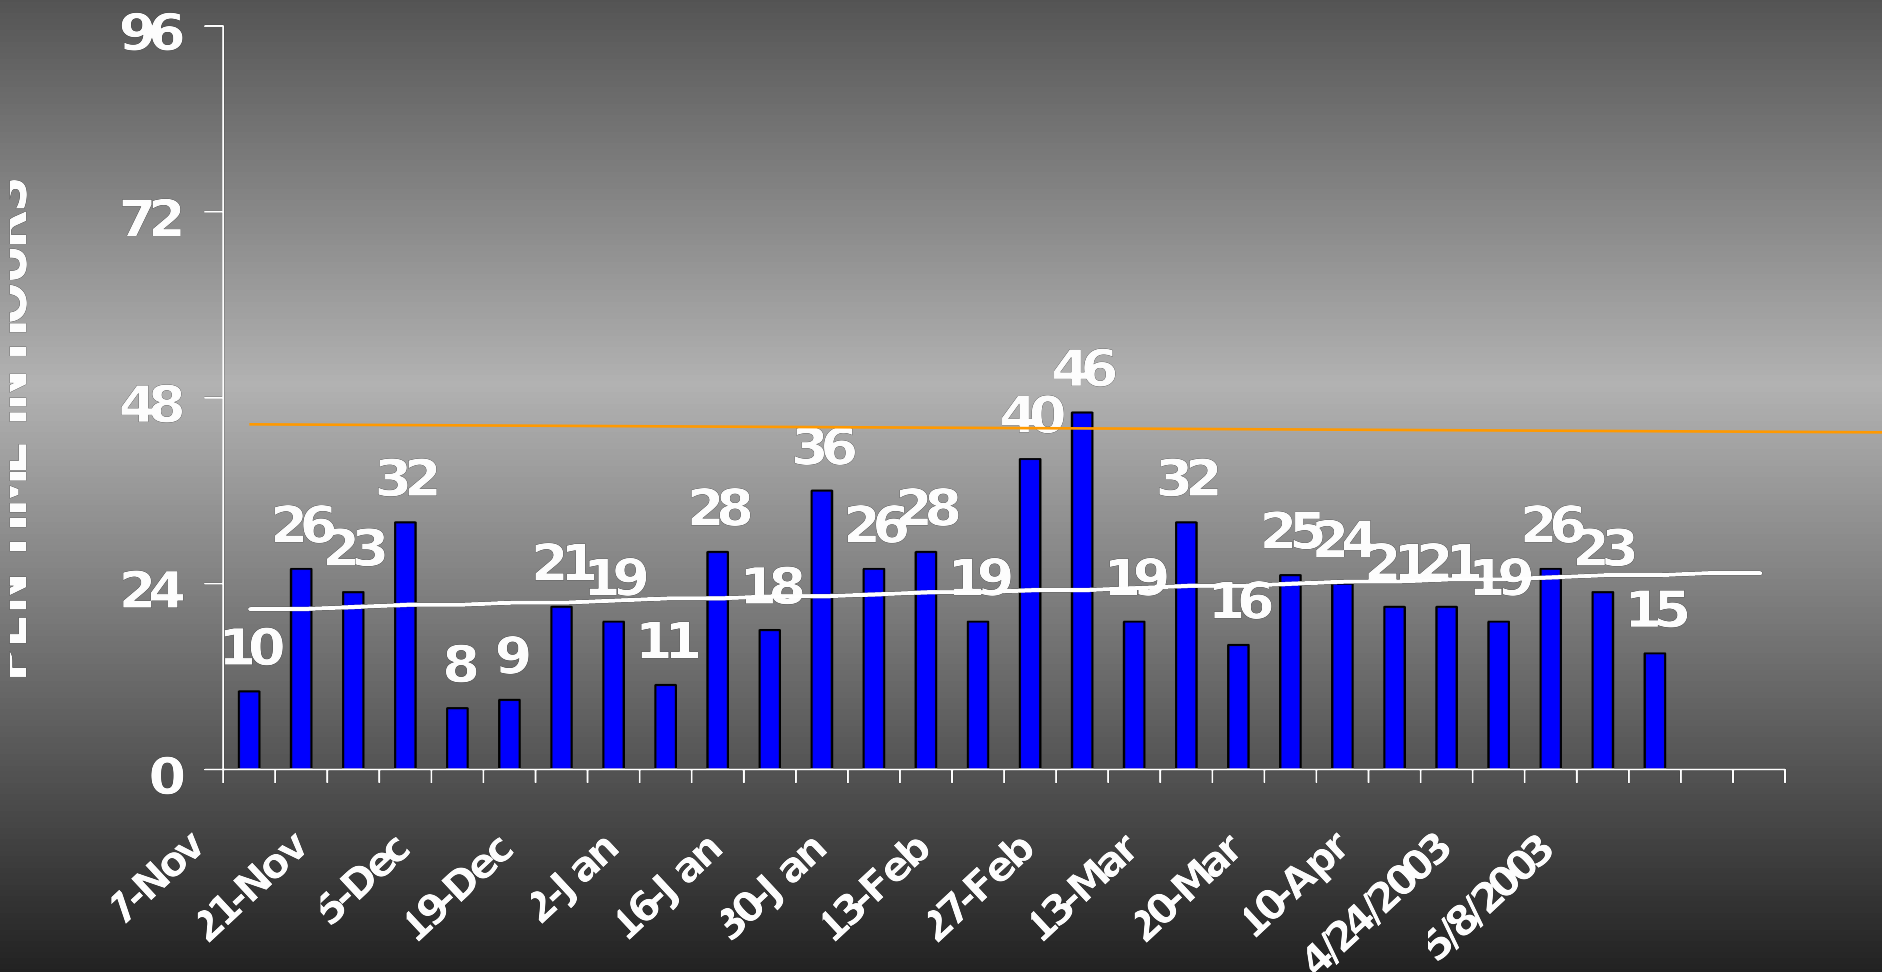

SRweb RELATED CONTACTS

As of 15 May 03

SRweb RELATED CONTACTS

WEEK OF 09-15 MAY 03

SRweb ISSUES

Average Resolution Time
09-15 MAY 03

GOAL: LESS THAN 48 HOURS

SRweb ISSUES

Average Resolution Time (Trend)

GOAL: LESS THAN 48 HOURS